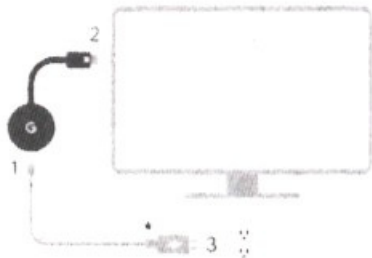

### Plug into power and TV

1. Plug the power cable into your Chromecast
2. Plug your Chromecast into the TV's HDMI port
3. Plug the power adapter into a wall outlet

\* Optionally, you can connect the power cable from the Chromecast to a USB port on your TV.