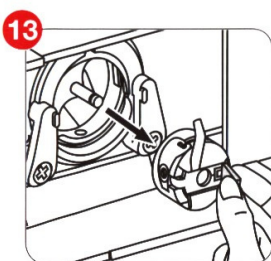

# 2

880124114 The Cameo™ S™ design are exclusive trademarks of The Singer Company Limited S.A.U. or its Affiliates.  
©2019 The Singer Company Limited S.A.U. or its Affiliates. All rights reserved.  
Este manual é um documento de propriedade intelectual da The Singer Company Limited S.A.U. ou suas Afiliadas.  
©2019 The Singer Company Limited S.A.U. or its Affiliates. Todos os direitos reservados.  
Le "S" du Cameo et Singer sont des marques exclusives de The Singer Company Limited S.A.U. ou de ses Affiliés.  
©2019 The Singer Company Limited S.A.U. ou ses sociétés affiliées. Tous droits réservés.