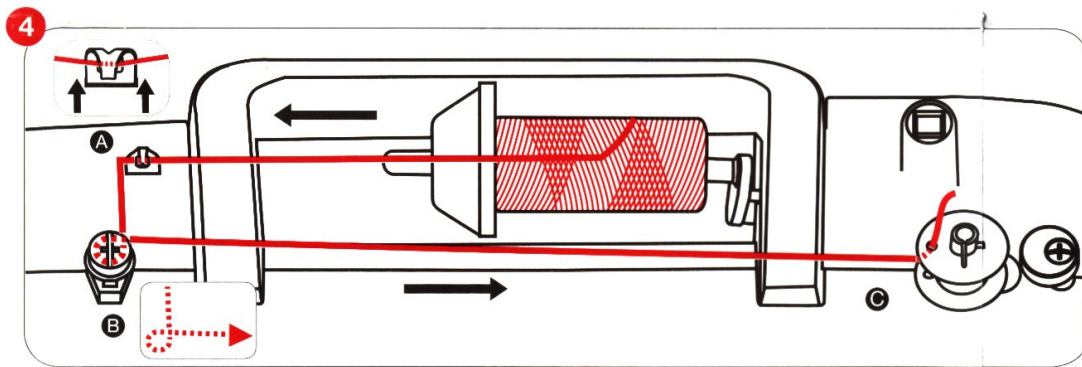

# 2

880124114 The Cameo™ S™ design are exclusive trademarks of The Singer Company Limited S.A.U. or its Affiliates.  
©2019 The Singer Company Limited S.A.U. or its Affiliates. All rights reserved.  
Este manual é um documento de propriedade intelectual da The Singer Company Limited S.A.U. ou suas Afiliadas.  
©2019 The Singer Company Limited S.A.U. or its Affiliates. Todos os direitos reservados.  
Le "S" du Cameo et Singer sont des marques exclusives de The Singer Company Limited S.A.U. ou de ses Affiliés.  
©2019 The Singer Company Limited S.A.U. ou ses sociétés affiliées. Tous droits réservés.