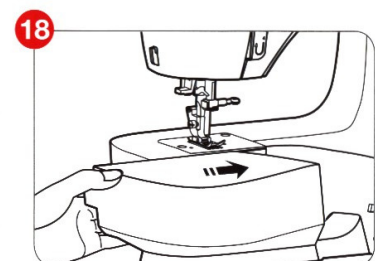

# 2

880124114 The Cameo™ S™ design are exclusive trademarks of The Singer Company Limited S.A.U. or its Affiliates.  
©2019 The Singer Company Limited S.A.U. or its Affiliates. All rights reserved.  
Este manual é um documento de propriedade intelectual da The Singer Company Limited S.A.U. ou suas Afiliadas.  
©2019 The Singer Company Limited S.A.U. or its Affiliates. Todos os direitos reservados.  
Le "S" du Cameo et Singer sont des marques exclusives de The Singer Company Limited S.A.U. ou de ses Affiliés.  
©2019 The Singer Company Limited S.A.U. ou ses sociétés affiliées. Tous droits réservés.