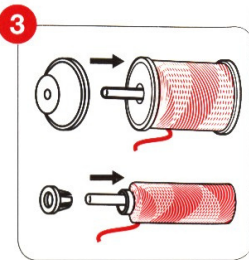

# 2

880124114 The Cameo™ S™ design are exclusive trademarks of The Singer Company Limited S.A.U. or its Affiliates.  
©2019 The Singer Company Limited S.A.U. or its Affiliates. All rights reserved.  
Este manual é um documento de propriedade intelectual da The Singer Company Limited S.A.U. ou suas Afiliadas.  
©2019 The Singer Company Limited S.A.U. or its Affiliates. Todos os direitos reservados.  
Le "S" du Cameo et Singer sont des marques exclusives de The Singer Company Limited S.A.U. ou de ses Affiliés.  
©2019 The Singer Company Limited S.A.U. ou ses sociétés affiliées. Tous droits réservés.