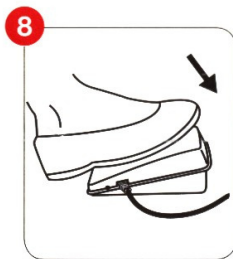

# 2

880124114 The Cameo™ S™ design are exclusive trademarks of The Singer Company Limited S.A.U. or its Affiliates.  
©2019 The Singer Company Limited S.A.U. or its Affiliates. All rights reserved.  
Este manual é um documento de propriedade intelectual da The Singer Company Limited S.A.U. ou suas Afiliadas.  
©2019 The Singer Company Limited S.A.U. or its Affiliates. Todos os direitos reservados.  
Le "S" du Cameo et Singer sont des marques exclusives de The Singer Company Limited S.A.U. ou de ses Affiliés.  
©2019 The Singer Company Limited S.A.U. ou ses sociétés affiliées. Tous droits réservés.