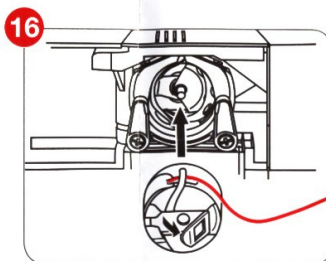

# 2

880124114 The Cameo™ S™ design are exclusive trademarks of The Singer Company Limited S.A.U. or its Affiliates.  
©2019 The Singer Company Limited S.A.U. or its Affiliates. All rights reserved.  
Este manual é um documento de propriedade intelectual da The Singer Company Limited S.A.U. ou suas Afiliadas.  
©2019 The Singer Company Limited S.A.U. or its Affiliates. Todos os direitos reservados.  
Le "S" du Cameo et Singer sont des marques exclusives de The Singer Company Limited S.A.U. ou de ses Affiliés.  
©2019 The Singer Company Limited S.A.U. ou ses sociétés affiliées. Tous droits réservés.