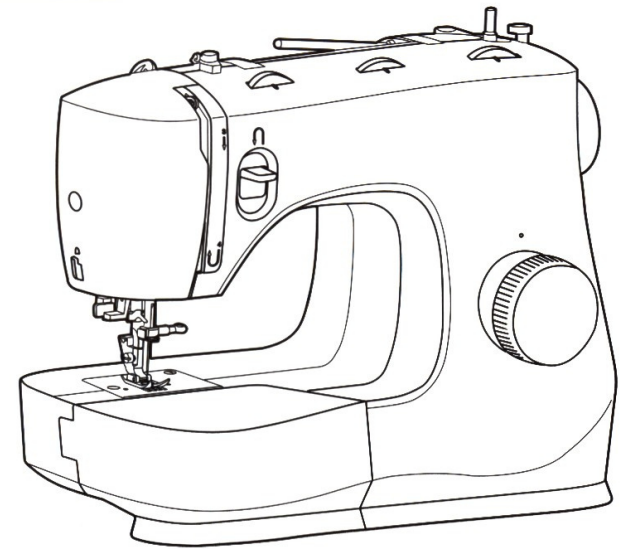

# 2

880124114 The Cameo™ S™ design are exclusive trademarks of The Singer Company Limited S.A.U. or its Affiliates.  
©2019 The Singer Company Limited S.A.U. or its Affiliates. All rights reserved.  
Este manual é um documento de propriedade intelectual da The Singer Company Limited S.A.U. ou suas Afiliadas.  
©2019 The Singer Company Limited S.A.U. or its Affiliates. Todos os direitos reservados.  
Le "S" du Cameo et Singer sont des marques exclusives de The Singer Company Limited S.A.U. ou de ses Affiliés.  
©2019 The Singer Company Limited S.A.U. ou ses sociétés affiliées. Tous droits réservés.