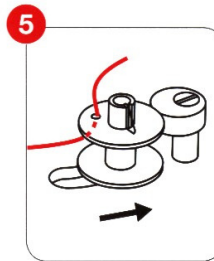

# 2

880124114 The Cameo™ S™ design are exclusive trademarks of The Singer Company Limited S.A.U. or its Affiliates.  
©2019 The Singer Company Limited S.A.U. or its Affiliates. All rights reserved.  
Este manual é um documento de propriedade intelectual da The Singer Company Limited S.A.U. ou suas Afiliadas.  
©2019 The Singer Company Limited S.A.U. or its Affiliates. Todos os direitos reservados.  
Le "S" du Cameo et Singer sont des marques exclusives de The Singer Company Limited S.A.U. ou de ses Affiliés.  
©2019 The Singer Company Limited S.A.U. ou ses sociétés affiliées. Tous droits réservés.