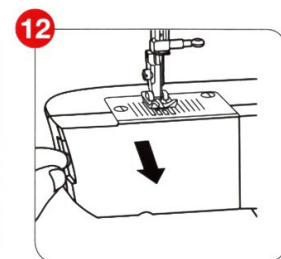

# 2

880124114 The Cameo™ S™ design are exclusive trademarks of The Singer Company Limited S.A.U. or its Affiliates.  
©2019 The Singer Company Limited S.A.U. or its Affiliates. All rights reserved.  
Este manual é um documento de propriedade intelectual da The Singer Company Limited S.A.U. ou suas Afiliadas.  
©2019 The Singer Company Limited S.A.U. or its Affiliates. Todos os direitos reservados.  
Le "S" du Cameo et Singer sont des marques exclusives de The Singer Company Limited S.A.U. ou de ses Affiliés.  
©2019 The Singer Company Limited S.A.U. ou ses sociétés affiliées. Tous droits réservés.