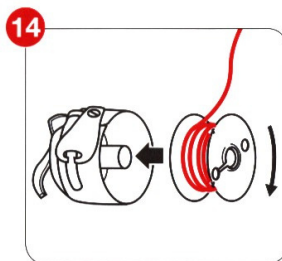

# 2

880124114 The Cameo™ S™ design are exclusive trademarks of The Singer Company Limited S.A.U. or its Affiliates.  
©2019 The Singer Company Limited S.A.U. or its Affiliates. All rights reserved.  
Este manual é um documento de propriedade intelectual da The Singer Company Limited S.A.U. ou suas Afiliadas.  
©2019 The Singer Company Limited S.A.U. or its Affiliates. Todos os direitos reservados.  
Le "S" du Cameo et Singer sont des marques exclusives de The Singer Company Limited S.A.U. ou de ses Affiliés.  
©2019 The Singer Company Limited S.A.U. ou ses sociétés affiliées. Tous droits réservés.