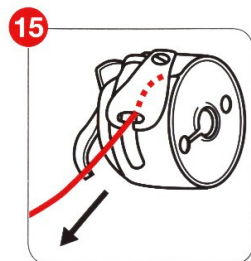

# 2

880124114 The Cameo™ S™ design are exclusive trademarks of The Singer Company Limited S.A.U. or its Affiliates.  
©2019 The Singer Company Limited S.A.U. or its Affiliates. All rights reserved.  
Este manual é um documento de propriedade intelectual da The Singer Company Limited S.A.U. ou suas Afiliadas.  
©2019 The Singer Company Limited S.A.U. or its Affiliates. Todos os direitos reservados.  
Le "S" du Cameo et Singer sont des marques exclusives de The Singer Company Limited S.A.U. ou de ses Affiliés.  
©2019 The Singer Company Limited S.A.U. ou ses sociétés affiliées. Tous droits réservés.