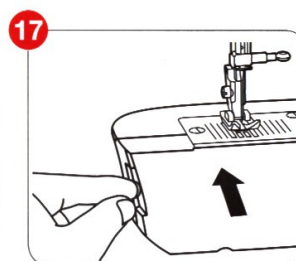

# 2

880124114 The Cameo™ S™ design are exclusive trademarks of The Singer Company Limited S.A.U. or its Affiliates.  
©2019 The Singer Company Limited S.A.U. or its Affiliates. All rights reserved.  
Este manual é um documento de propriedade intelectual da The Singer Company Limited S.A.U. ou suas Afiliadas.  
©2019 The Singer Company Limited S.A.U. or its Affiliates. Todos os direitos reservados.  
Le "S" du Cameo et Singer sont des marques exclusives de The Singer Company Limited S.A.U. ou de ses Affiliés.  
©2019 The Singer Company Limited S.A.U. ou ses sociétés affiliées. Tous droits réservés.