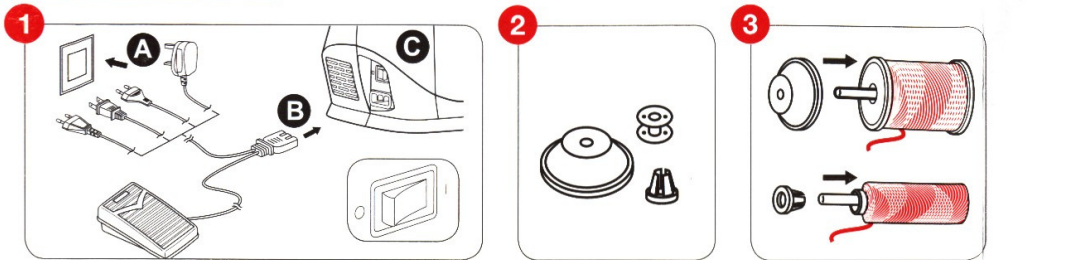

# 2

880124114 The Cameo™ S™ design are exclusive trademarks of The Singer Company Limited S.A.U. or its Affiliates.  
©2019 The Singer Company Limited S.A.U. or its Affiliates. All rights reserved.  
Este manual é um documento de propriedade intelectual da The Singer Company Limited S.A.U. ou suas Afiliadas.  
©2019 The Singer Company Limited S.A.U. or its Affiliates. Todos os direitos reservados.  
Le "S" du Cameo et Singer sont des marques exclusives de The Singer Company Limited S.A.U. ou de ses Affiliés.  
©2019 The Singer Company Limited S.A.U. ou ses sociétés affiliées. Tous droits réservés.